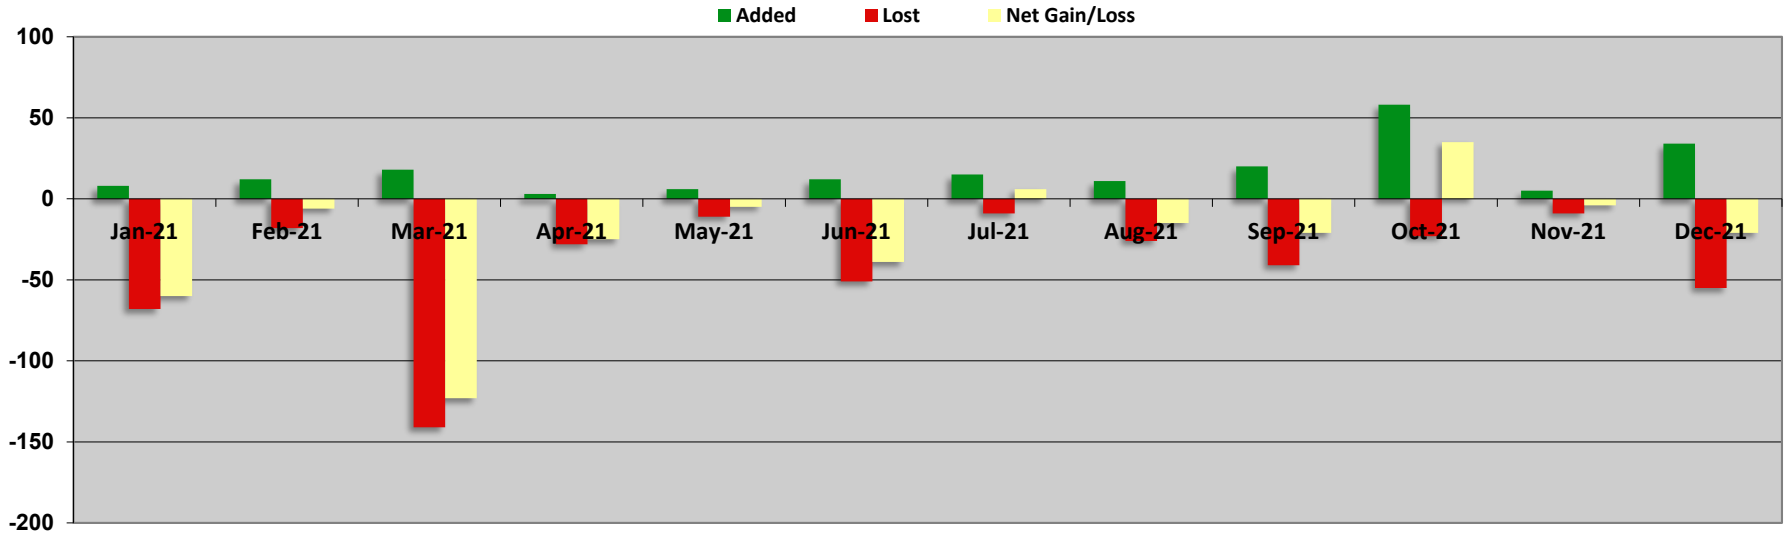

2021 FMA Membership Summary (by Month)

TOTAL FMA	Jan-21	Feb-21	Mar-21	Apr-21	May-21	Jun-21	Jul-21	Aug-21	Sep-21	Oct-21	Nov-21	Dec-21	TOTALS
Added	8	12	18	3	6	12	15	11	20	58	5	34	202
Lost	-68	-18	-141	-28	-11	-51	-9	-26	-41	-23	-9	-55	-480
Net Gain/Loss	-60	-6	-123	-25	-5	-39	6	-15	-21	35	-4	-21	-278