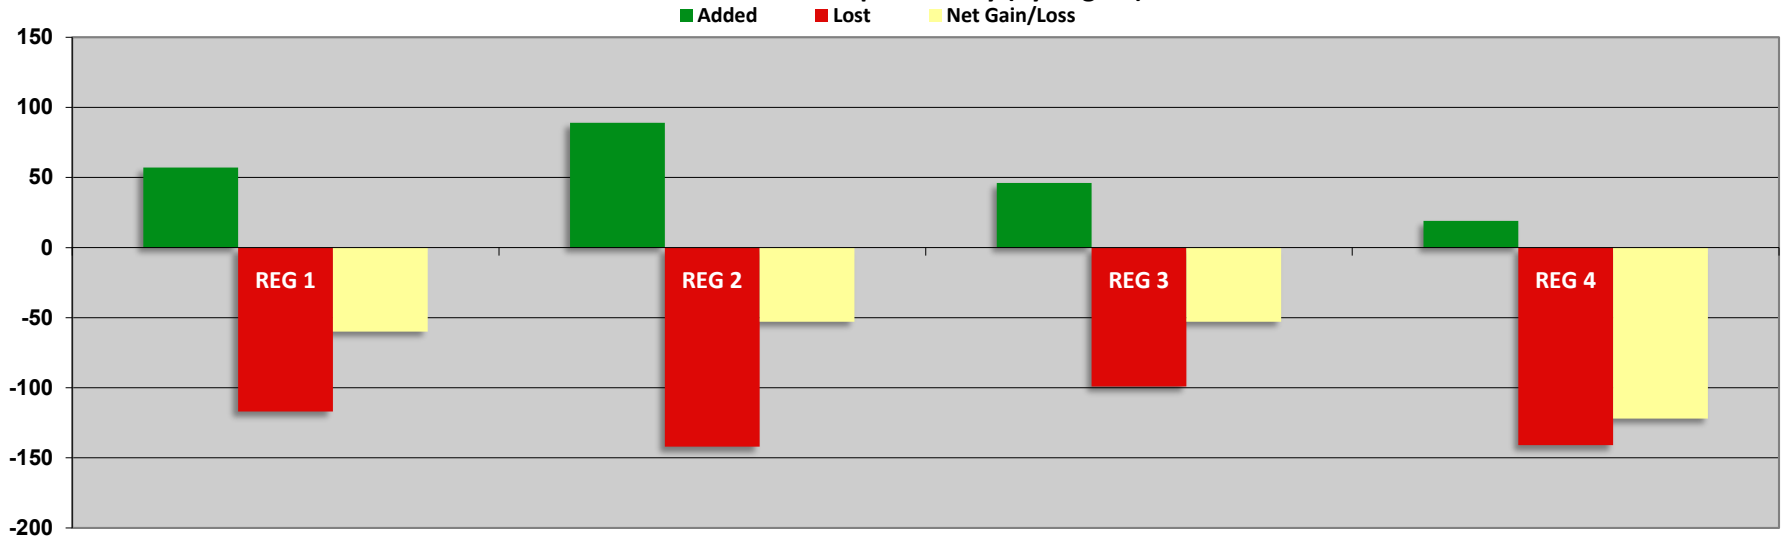

2021 FMA Membership Summary (by Region)

TOTAL FMA	REG 1	REG 2	REG 3	REG 4	TOTALS
Added	57	89	46	19	211
Lost	-117	-142	-99	-141	-499
Net Gain/Loss	-60	-53	-53	-122	-288